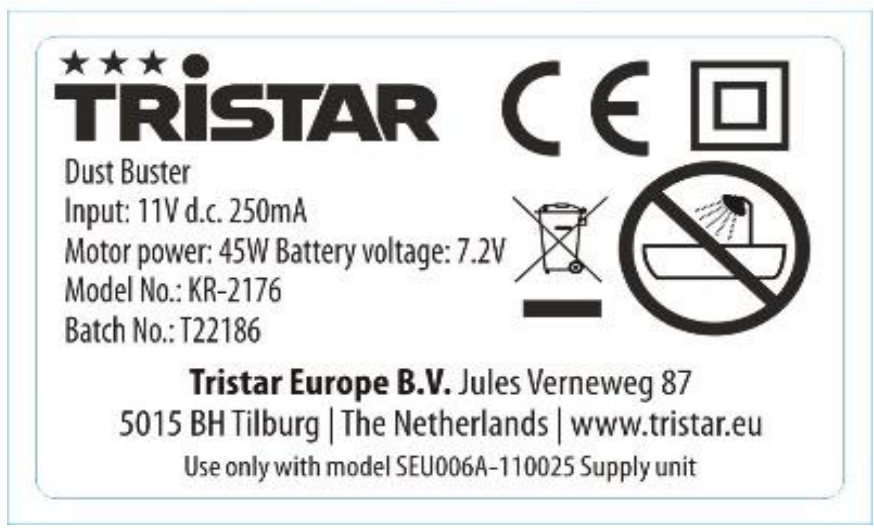

PRODUCT INFORMATION

Item number KR-2176

Item description Bagged Vacuum Cleaner

1.1.A The unequivocal identification of the product (type of product, trademark, trade name, model and possibly serial number)

43*27mm