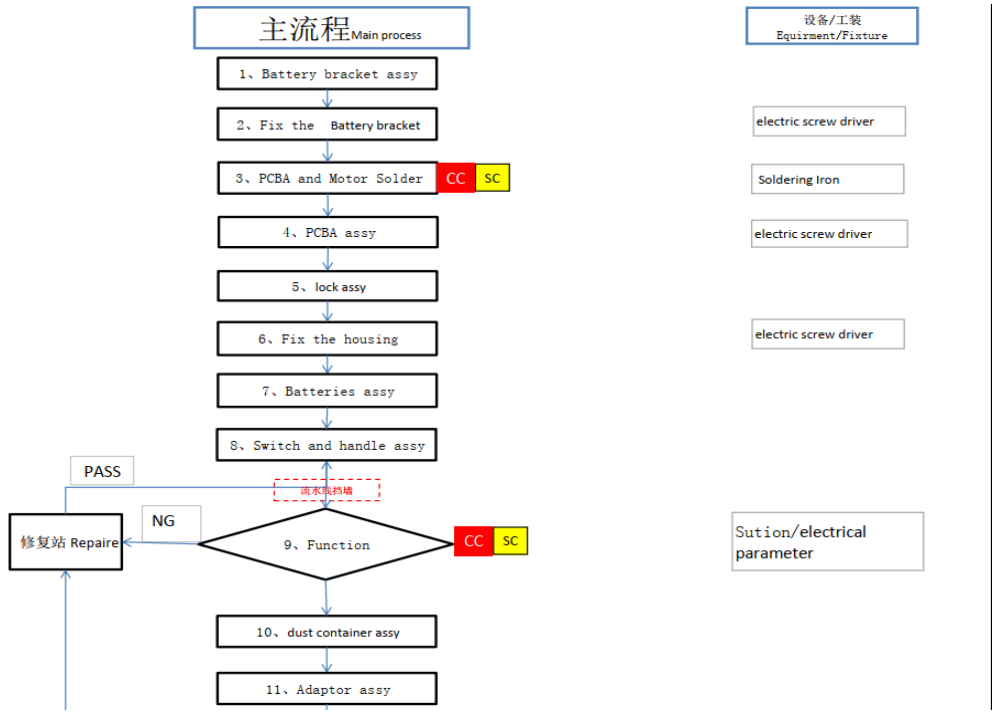

PRODUCT INFORMATION

Item number KR-2176

Item description Bagged Vacuum Cleaner

1.1.A The unequivocal identification of the product (type of product, trademark, trade name, model and possibly serial number)

43*27mm

1.1.B A disassembly map or exploded view

1.1 C Wiring and connection diagrams

除SLX203C、SLX217C外的电路图

1.1. D Electronic boards diagrams

1.1. E List of necessary repair and test equipment

1.1. F Diagnostic fault and error codes

故障现象和故障排除列表

Symptom and troubleshooting list

Problem	Possible cause/solution
Appliance cannot be switched on	The rechargeable battery is completely empty: the LEDs on the handle are no longer illuminated. Switch off the appliance and charge the rechargeable battery
The appliance cannot be charged (LED does not light up)	The mains adapter or appliance is not correctly inserted: Check whether the appliance is properly in place in the wall mount. Check whether the mains adapter is seated correctly in the socket
The rechargeable battery is fully charged but the appliance is hardly picking up any dirt	The dust container needs to be emptied or the filter needs to be cleaned
Operating duration is becoming ever shorter.	The brush roller is soiled and needs to be cleaned
The brush roller rotates slowly or irregularly	The brush roller is soiled and needs to be cleaned