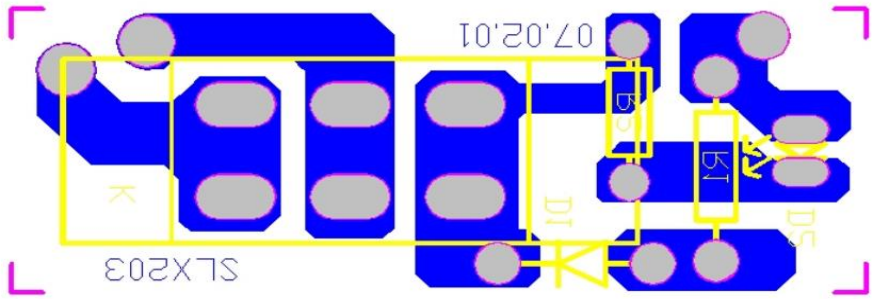

43*27mm

1.1.B A disassembly map or exploded view

1.1 C Wiring and connection diagrams

除SLX203C、SLX217C外的电路图

1.1. D Electronic boards diagrams

1.1. E List of necessary repair and test equipment

1.1. F Diagnostic fault and error codes