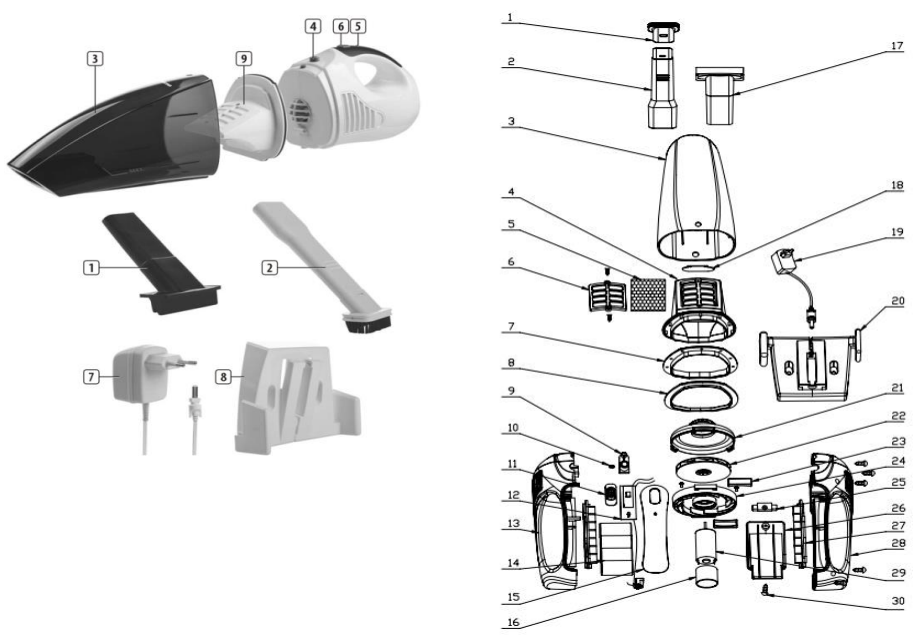

PRODUCT INFORMATION

Item number KR-2176

Item description Bagged Vacuum Cleaner

1.1.A The unequivocal identification of the product (type of product, trademark, trade name, model and possibly serial number)

43*27mm

1.1.B A disassembly map or exploded view

1.1 C Wiring and connection diagrams

除SLX203C、SLX217C外的电路图

1.1. D Electronic boards diagrams

1.1. E List of necessary repair and test equipment

1.1. F Diagnostic fault and error codes